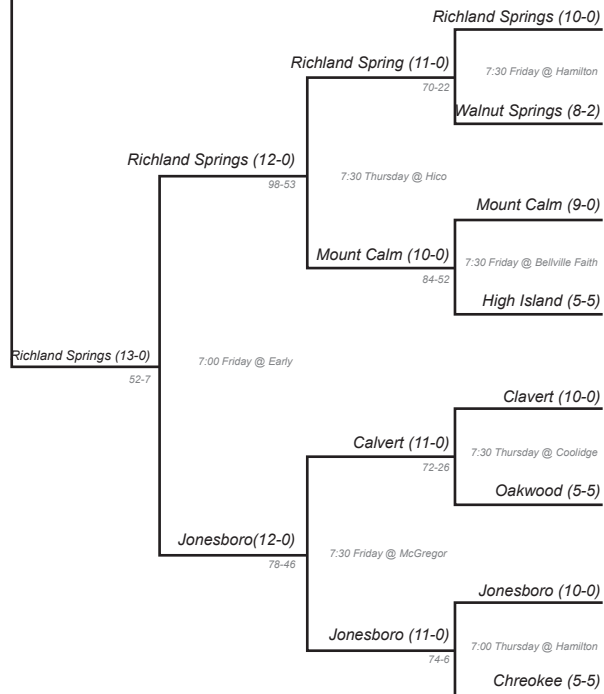

## 1A - Division I Championship Bracket

REGION 1

Bi-District: November 12-14  
 Area: November 19-21  
 Regional: November 26-28  
 Quarter-Finals: December 3-5  
 Semi-Finals: December 10-12

**State Championship Game**  
 December 12th, 12:00 PM

**CHAMPION: ABBOTT**

REGION 2

REGION 3

REGION 4

## 1A - Division II Championship Bracket

REGION 1

Bi-District: November 12-14  
 Area: November 19-21  
 Regional: November 26-28  
 Quarter-Finals: December 3-5  
 Semi-Finals: December 10-12

**State Championship Game**  
 December 12th, 3:00 PM

**CHAMPION: RICHLAND SPRINGS**

REGION 2

Follett (11-1) 44-38 vs Richland Springs (14-0) 58-12

REGION 3

REGION 4