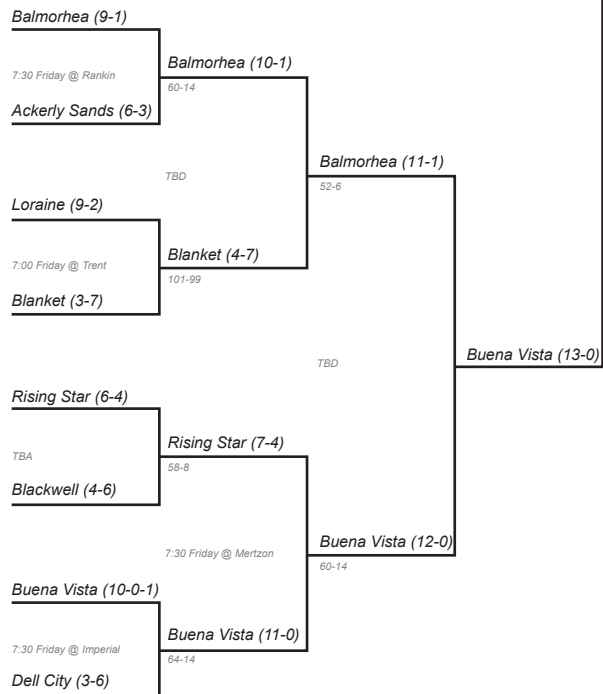

## 1A - Division I Championship Bracket

REGION 1

Bi-District: November 12-14  
 Area: November 19-21  
 Regional: November 26-28  
 Quarter-Finals: December 3-5  
 Semi-Finals: December 10-12

**State Championship Game**  
 December 12th, 12:00 PM

**CHAMPION: ABBOTT**

REGION 2

REGION 3

REGION 4

## 1A - Division II Championship Bracket

REGION 1

Bi-District: November 12-14  
 Area: November 19-21  
 Regional: November 26-28  
 Quarter-Finals: December 3-5  
 Semi-Finals: December 10-12

**State Championship Game**  
 December 12th, 3:00 PM

**CHAMPION: RICHLAND SPRINGS**

REGION 2

Follett (11-1) 44-38 vs Richland Springs (14-0) 58-12

REGION 3

REGION 4