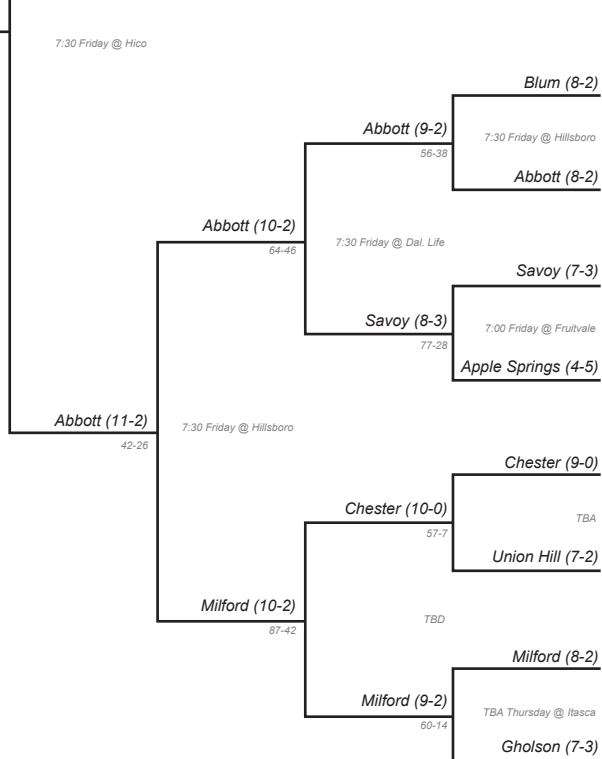

## 1A - Division I Championship Bracket

REGION 1

Bi-District: November 12-14  
 Area: November 19-21  
 Regional: November 26-28  
 Quarter-Finals: December 3-5  
 Semi-Finals: December 10-12

**State Championship Game**  
 December 12th, 12:00 PM

**CHAMPION: ABBOTT**

REGION 2

REGION 3

REGION 4

## 1A - Division II Championship Bracket

REGION 1

Bi-District: November 12-14  
 Area: November 19-21  
 Regional: November 26-28  
 Quarter-Finals: December 3-5  
 Semi-Finals: December 10-12

**State Championship Game**  
 December 12th, 3:00 PM