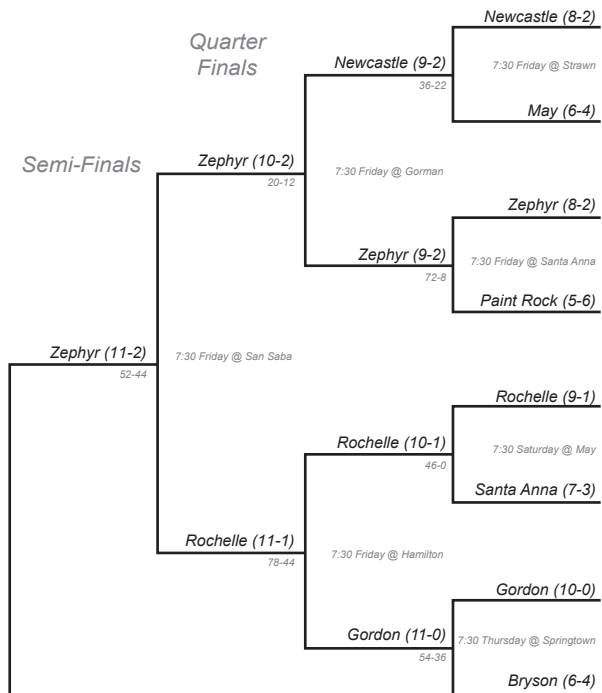

## 1A - Division I Championship Bracket

REGION 1

Bi-District: November 12-14  
 Area: November 19-21  
 Regional: November 26-28  
 Quarter-Finals: December 3-5  
 Semi-Finals: December 10-12

**State Championship Game**  
 December 12th, 12:00 PM

**CHAMPION: ABBOTT**

REGION 2

REGION 3

REGION 4

## 1A - Division II Championship Bracket

REGION 1

Bi-District: November 12-14  
 Area: November 19-21  
 Regional: November 26-28  
 Quarter-Finals: December 3-5  
 Semi-Finals: December 10-12

**State Championship Game**  
 December 12th, 3:00 PM