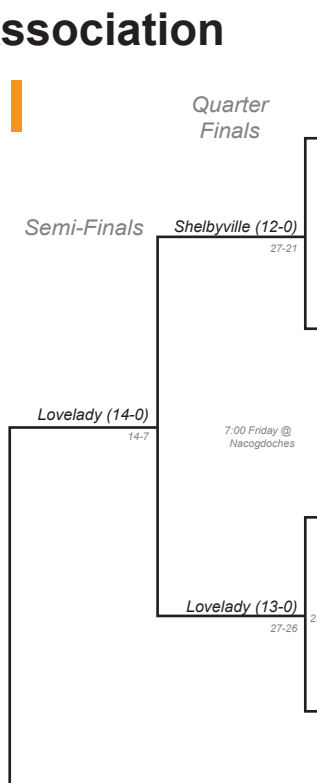

Texas High School Coaches Association

2A - Division I Championship Bracket

Bi-District: November 12-14
 Area: November 19-21
 Regional: November 26-28
 Quarter-Finals: December 3-5
 Semi-Finals: December 10-12

State Championship Game
 December 17th, 10:00 AM

REGION 1

REGION 3

REGION 2

REGION 4

Texas High School Coaches Association

2A - Division II Championship Bracket

Bi-District: November 12-14
 Area: November 19-21
 Regional: November 26-28
 Quarter-Finals: December 3-5
 Semi-Finals: December 10-12

State Championship Game
 December 17th, 1:00 PM

REGION 1

REGION 3

REGION 2

REGION 4

Bi-District Area Regional

Regional Area Bi-District