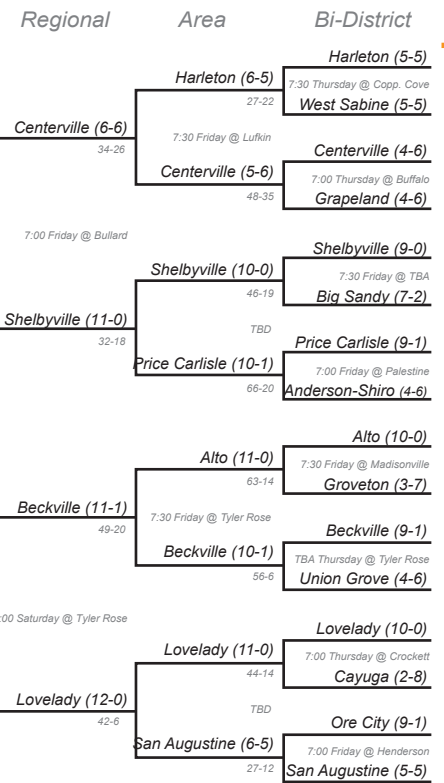

Texas High School Coaches Association

2A - Division I Championship Bracket

Bi-District: November 12-14
 Area: November 19-21
 Regional: November 26-28
 Quarter-Finals: December 3-5
 Semi-Finals: December 10-12

State Championship Game
 December 17th, 10:00 AM

REGION 1

REGION 3

REGION 2

REGION 4

Texas High School Coaches Association

2A - Division II Championship Bracket

Bi-District: November 12-14
 Area: November 19-21
 Regional: November 26-28
 Quarter-Finals: December 3-5
 Semi-Finals: December 10-12

State Championship Game
 December 17th, 1:00 PM

REGION 1

REGION 3

REGION 2

REGION 4

Bi-District Area Regional

Regional Area Bi-District