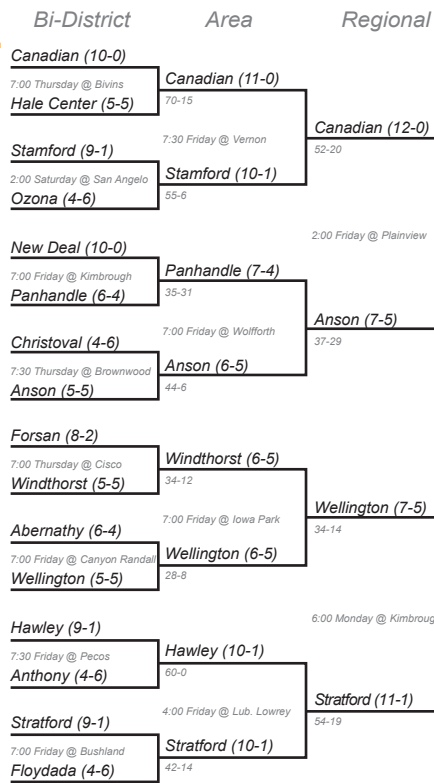

Texas High School Coaches Association

2A - Division I Championship Bracket

Bi-District: November 12-14
 Area: November 19-21
 Regional: November 26-28
 Quarter-Finals: December 3-5
 Semi-Finals: December 10-12

State Championship Game
 December 17th, 10:00 AM

REGION 1

REGION 3

REGION 2

REGION 4

Texas High School Coaches Association

2A - Division II Championship Bracket

Bi-District: November 12-14
 Area: November 19-21
 Regional: November 26-28
 Quarter-Finals: December 3-5
 Semi-Finals: December 10-12

State Championship Game
 December 17th, 1:00 PM

REGION 1

REGION 3

REGION 2

REGION 4

Bi-District Area Regional

Regional Area Bi-District