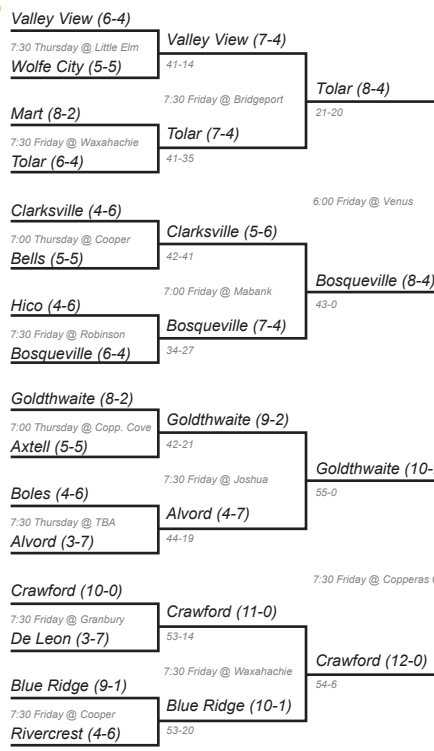

Texas High School Coaches Association

2A - Division I Championship Bracket

Bi-District: November 12-14
 Area: November 19-21
 Regional: November 26-28
 Quarter-Finals: December 3-5
 Semi-Finals: December 10-12

State Championship Game
 December 17th, 10:00 AM

REGION 1

REGION 3

REGION 2

REGION 4

Texas High School Coaches Association

2A - Division II Championship Bracket

Bi-District: November 12-14
 Area: November 19-21
 Regional: November 26-28
 Quarter-Finals: December 3-5
 Semi-Finals: December 10-12

State Championship Game
 December 17th, 1:00 PM

REGION 1

REGION 3

REGION 2

REGION 4

Bi-District Area Regional

Regional Area Bi-District