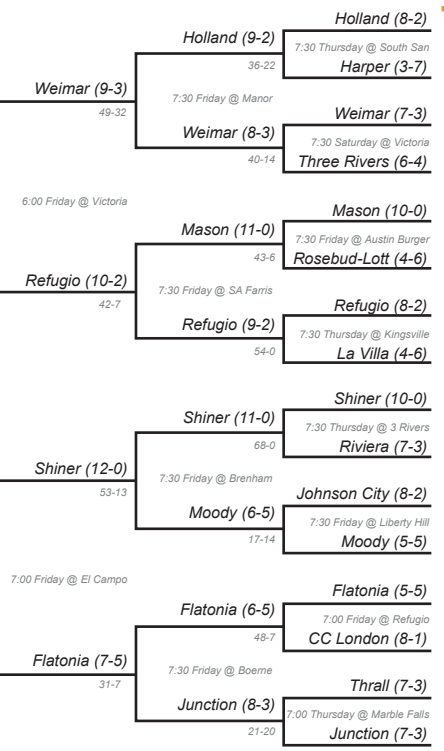

Texas High School Coaches Association

2A - Division I Championship Bracket

Bi-District: November 12-14
 Area: November 19-21
 Regional: November 26-28
 Quarter-Finals: December 3-5
 Semi-Finals: December 10-12

State Championship Game
 December 17th, 10:00 AM

REGION 1

REGION 3

REGION 2

REGION 4

Texas High School Coaches Association

2A - Division II Championship Bracket

Bi-District: November 12-14
 Area: November 19-21
 Regional: November 26-28
 Quarter-Finals: December 3-5
 Semi-Finals: December 10-12

State Championship Game
 December 17th, 1:00 PM

REGION 1

REGION 3

REGION 2

REGION 4

Bi-District Area Regional

Regional Area Bi-District