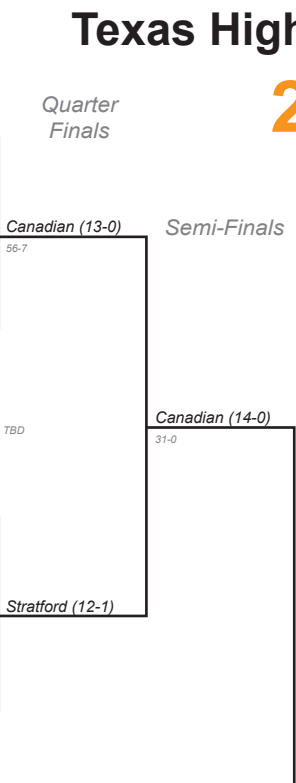

Texas High School Coaches Association

2A - Division I Championship Bracket

Bi-District: November 12-14
 Area: November 19-21
 Regional: November 26-28
 Quarter-Finals: December 3-5
 Semi-Finals: December 10-12

State Championship Game
 December 17th, 10:00 AM

REGION 1

REGION 3

REGION 2

REGION 4

Texas High School Coaches Association

2A - Division II Championship Bracket

Bi-District: November 12-14
 Area: November 19-21
 Regional: November 26-28
 Quarter-Finals: December 3-5
 Semi-Finals: December 10-12

State Championship Game
 December 17th, 1:00 PM

REGION 1

REGION 3

REGION 2

REGION 4

Bi-District Area Regional

Regional Area Bi-District