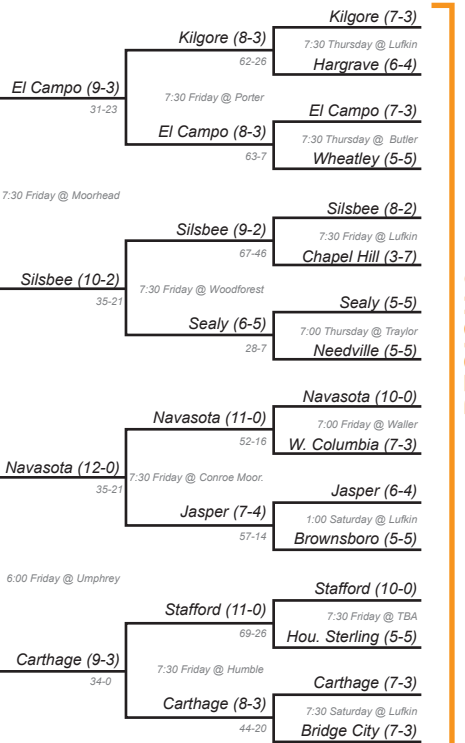

Bi-District: November 12-14
 Area: November 19-21
 Regional: November 26-28
 Quarter-Finals: December 3-5
 Semi-Finals: December 10-12

State Championship Game
 December 18th, 12:00 PM

Abil. Wylie (12-2)

Abil. Wylie (11-2)

Argyle (14-1)

Argyle (14-1)

La Vega (15-0)

Carthage (11-3)

Silsbee (11-2)

Carthage (10-3)

La Vega (13-0)

China Spring (12-1)

Argyle (14-1)

La Vega (15-0)

Carthage (11-3)

Silsbee (11-2)

La Vega (13-0)

China Spring (12-1)

Bi-District

REGION 3

REGION 2

REGION 4

Bi-District: November 12-14
Area: November 19-21
Regional: November 26-28
Quarter-Finals: December 3-5
Semi-Finals: December 10-12

State Championship Game
December 18th, 4:00 PM