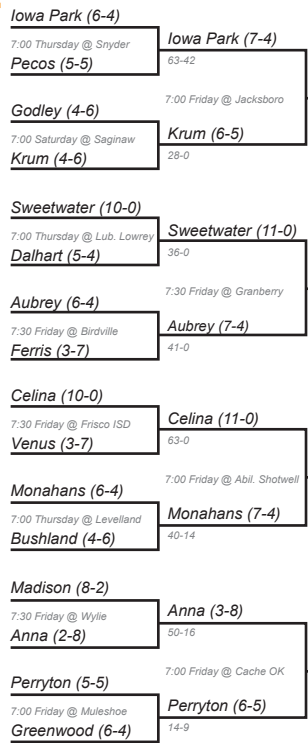

Texas High School Coaches Association

4A - Division I Championship Bracket

REGION 1

REGION 3

REGION 2

REGION 4

Quarter Finals

Semi-Finals

Bi-District: November 12-14
 Area: November 19-21
 Regional: November 26-28
 Quarter-Finals: December 3-5
 Semi-Finals: December 10-12

State Championship Game
 December 18th, 12:00 PM

Abil. Wylie (12-2)

China Spring (12-1)

Argyle (14-1)

La Vega (15-0)

Carthage (11-3)

Silsbee (11-2)

La Vega (13-0)

China Spring (12-1)

Bi-District

REGION 3

REGION 2

REGION 4

Bi-District: November 12-14
Area: November 19-21
Regional: November 26-28
Quarter-Finals: December 3-5
Semi-Finals: December 10-12

State Championship Game
December 18th, 4:00 PM