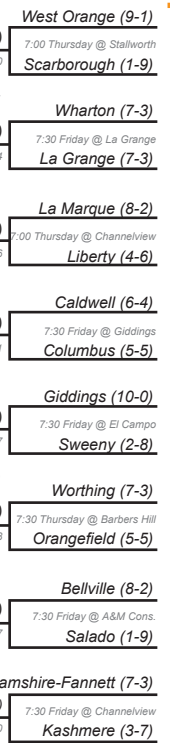

Texas High School Coaches Association

4A - Division I Championship Bracket

REGION 1

REGION 3

REGION 2

REGION 4

Quarter Finals

Semi-Finals

Bi-District: November 12-14
 Area: November 19-21
 Regional: November 26-28
 Quarter-Finals: December 3-5
 Semi-Finals: December 10-12

State Championship Game
 December 18th, 12:00 PM

Abil. Wylie (12-2)

China Spring (12-1)

Argyle (14-1)

La Vega (15-0)

Carthage (11-3)

Silsbee (11-2)

La Vega (13-0)

China Spring (12-1)

Bi-District

REGION 3

REGION 2

REGION 4

Bi-District: November 12-14
Area: November 19-21
Regional: November 26-28
Quarter-Finals: December 3-5
Semi-Finals: December 10-12

State Championship Game
December 18th, 4:00 PM