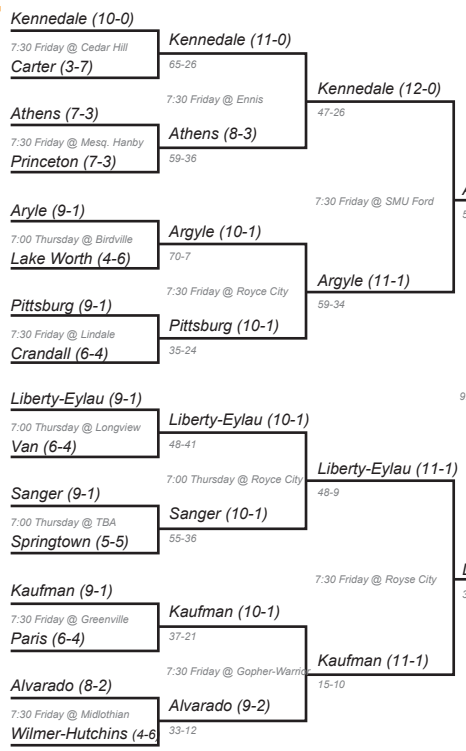

Texas High School Coaches Association

4A - Division I Championship Bracket

REGION 1

REGION 3

REGION 2

REGION 4

Quarter Finals

Semi-Finals

Bi-District: November 12-14
 Area: November 19-21
 Regional: November 26-28
 Quarter-Finals: December 3-5
 Semi-Finals: December 10-12

State Championship Game
 December 18th, 12:00 PM

Abil. Wylie (12-2)

China Spring (12-1)

Argyle (14-1)

La Vega (15-0)

Carthage (11-3)

Silsbee (11-2)

La Vega (13-0)

China Spring (12-1)

Bi-District

REGION 3

REGION 2

REGION 4

Bi-District: November 12-14
Area: November 19-21
Regional: November 26-28
Quarter-Finals: December 3-5
Semi-Finals: December 10-12

State Championship Game
December 18th, 4:00 PM