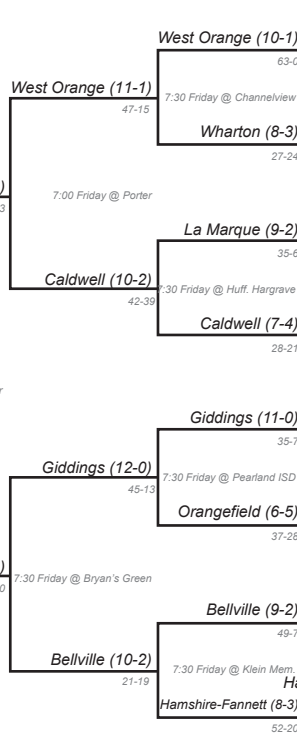

Texas High School Coaches Association

4A - Division I Championship Bracket

REGION 1

REGION 3

REGION 2

REGION 4

Quarter Finals

Semi-Finals

Bi-District: November 12-14
 Area: November 19-21
 Regional: November 26-28
 Quarter-Finals: December 3-5
 Semi-Finals: December 10-12

State Championship Game
 December 18th, 12:00 PM

Abil. Wylie (12-2)

China Spring (12-1)

Argyle (14-1)

La Vega (15-0)

Carthage (11-3)

Silsbee (11-2)

La Vega (13-0)

China Spring (12-1)

Bi-District

REGION 3

REGION 2

REGION 4

Bi-District: November 12-14
Area: November 19-21
Regional: November 26-28
Quarter-Finals: December 3-5
Semi-Finals: December 10-12

State Championship Game
December 18th, 4:00 PM