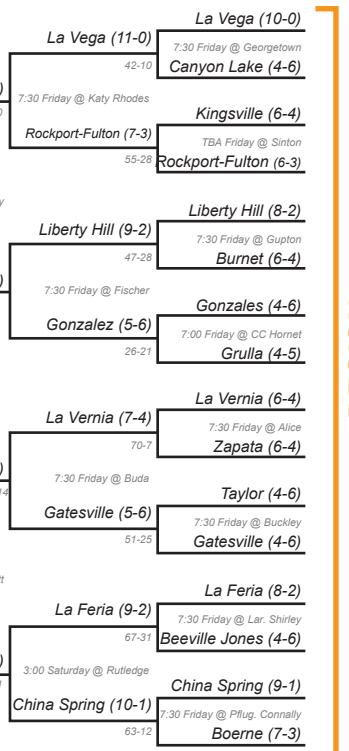

Texas High School Coaches Association

4A - Division I Championship Bracket

REGION 1

REGION 3

REGION 2

REGION 4

Quarter Finals

Semi-Finals

Bi-District: November 12-14
 Area: November 19-21
 Regional: November 26-28
 Quarter-Finals: December 3-5
 Semi-Finals: December 10-12

State Championship Game
 December 18th, 12:00 PM

Abil. Wylie (12-2)

China Spring (12-1)

Argyle (14-1)

La Vega (15-0)

Carthage (11-3)

Silsbee (11-2)

La Vega (13-0)

China Spring (12-1)

Bi-District

REGION 3

REGION 2

REGION 4

Bi-District: November 12-14
Area: November 19-21
Regional: November 26-28
Quarter-Finals: December 3-5
Semi-Finals: December 10-12

State Championship Game
December 18th, 4:00 PM