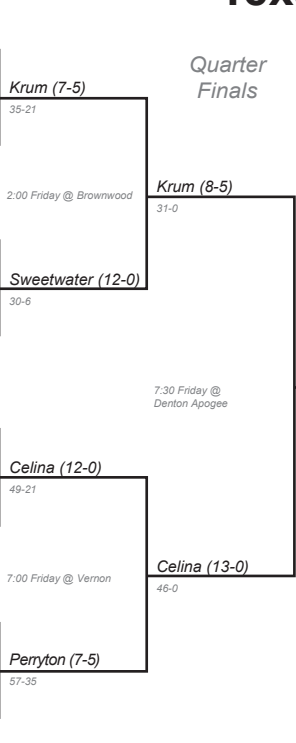

Texas High School Coaches Association

4A - Division I Championship Bracket

REGION 1

REGION 3

REGION 2

REGION 4

Quarter Finals

Semi-Finals

Bi-District: November 12-14
 Area: November 19-21
 Regional: November 26-28
 Quarter-Finals: December 3-5
 Semi-Finals: December 10-12

State Championship Game
 December 18th, 12:00 PM

Abil. Wylie (12-2)

REGION 3

REGION 2

REGION 4

Bi-District: November 12-14
Area: November 19-21
Regional: November 26-28
Quarter-Finals: December 3-5
Semi-Finals: December 10-12

State Championship Game
December 18th, 4:00 PM