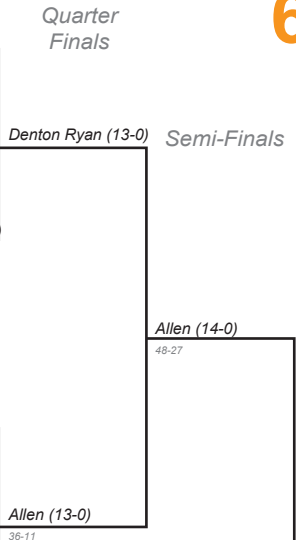

6A - Division I Championship Bracket

REGION 1

REGION 3

REGION 2

REGION 4

Bi-District: November 12-14
 Area: November 19-21
 Regional: November 26-28
 Quarter-Finals: December 3-5
 Semi-Finals: December 10-12

Texas High School Coaches Association

6A - Division II Championship Bracket

REGION 1

REGION 3

REGION 2

REGION 4

Bi-District: November 12-14
Area: November 19-21
Regional: November 26-28
Quarter-Finals: December 3-5
Semi-Finals: December 10-12