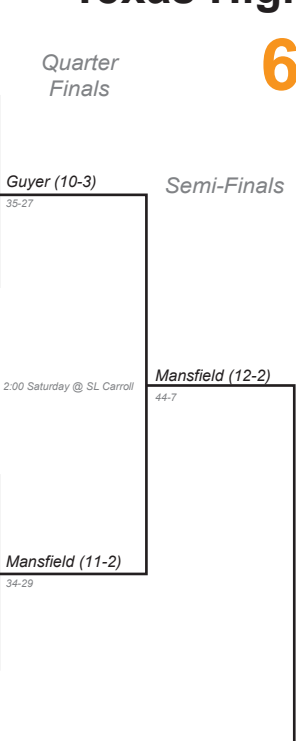

6A - Division I Championship Bracket

REGION 1

REGION 3

REGION 2

REGION 4

Bi-District: November 12-14
 Area: November 19-21
 Regional: November 26-28
 Quarter-Finals: December 3-5
 Semi-Finals: December 10-12

Texas High School Coaches Association

6A - Division II Championship Bracket

REGION 1

REGION 3

REGION 2

REGION 4

Bi-District: November 12-14
Area: November 19-21
Regional: November 26-28
Quarter-Finals: December 3-5
Semi-Finals: December 10-12