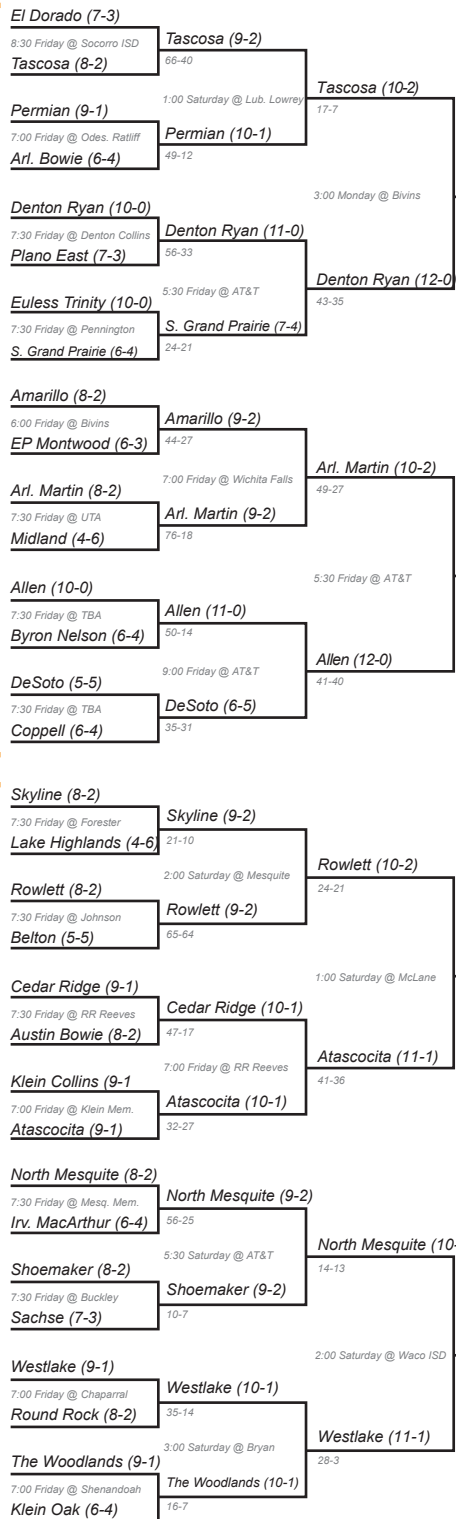

6A - Division I Championship Bracket

REGION 1

REGION 3

REGION 2

REGION 4

Bi-District: November 12-14
 Area: November 19-21
 Regional: November 26-28
 Quarter-Finals: December 3-5
 Semi-Finals: December 10-12

Texas High School Coaches Association

6A - Division II Championship Bracket

REGION 1

REGION 3

REGION 2

REGION 4

Bi-District: November 12-14
Area: November 19-21
Regional: November 26-28
Quarter-Finals: December 3-5
Semi-Finals: December 10-12