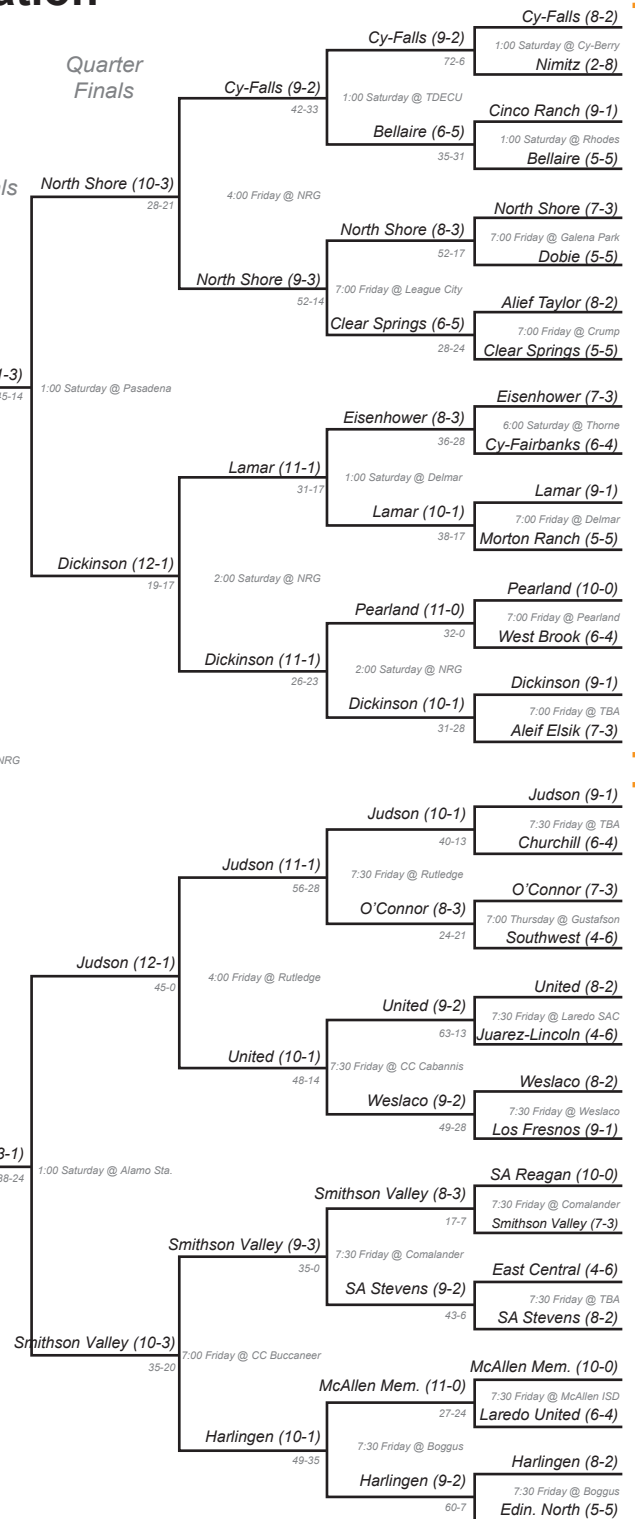

6A - Division I Championship Bracket

REGION 1

REGION 3

REGION 2

REGION 4

Bi-District: November 12-14
 Area: November 19-21
 Regional: November 26-28
 Quarter-Finals: December 3-5
 Semi-Finals: December 10-12

Texas High School Coaches Association

6A - Division II Championship Bracket

REGION 1

REGION 3

REGION 2

REGION 4

Bi-District: November 12-14
Area: November 19-21
Regional: November 26-28
Quarter-Finals: December 3-5
Semi-Finals: December 10-12

State Championship Game
December 19th, 8:00 PM