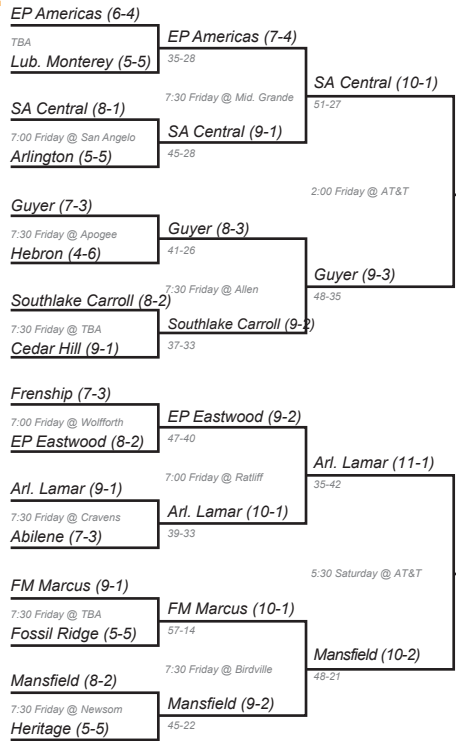

6A - Division I Championship Bracket

REGION 1

REGION 3

REGION 2

REGION 4

Bi-District: November 12-14
 Area: November 19-21
 Regional: November 26-28
 Quarter-Finals: December 3-5
 Semi-Finals: December 10-12

Texas High School Coaches Association

6A - Division II Championship Bracket

REGION 1

REGION 3

REGION 2

REGION 4

Bi-District: November 12-14
Area: November 19-21
Regional: November 26-28
Quarter-Finals: December 3-5
Semi-Finals: December 10-12

State Championship Game
December 19th, 8:00 PM